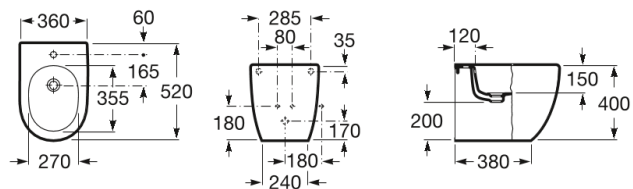

MERIDIAN-N

Compact vitreous china bidet

DIMENSIONS

Length 360 mm
 Width 520 mm
 Height 400 mm

COLOURS AND FINISHES

00 White

PRICE (VAT INCLUDED)

£463.00

TECHNICAL DRAWINGS

FEATURES

- Back-to-wall
- Cover: Cover not included
- Fixing kit: Included
- Installation type: Floor-standing
- Shape: Round
- Taphole configuration: 1 taphole

Compact bidet

INCLUDES

COMPATIBLE WITH